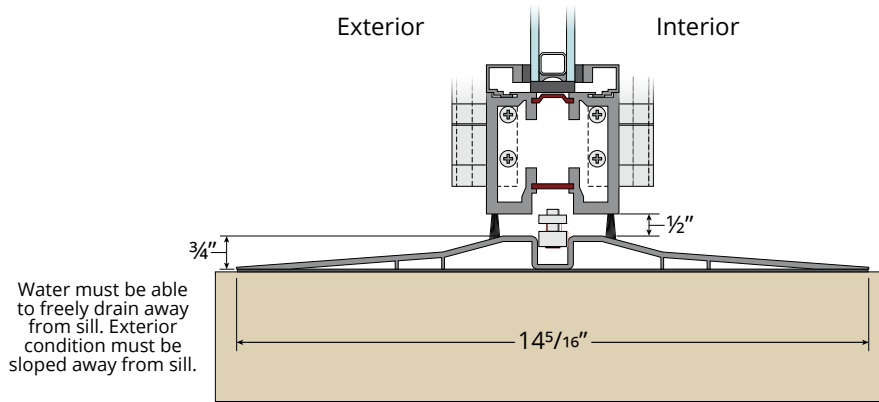

# SI3000 G3 Folding Glass Wall – Water Performance

## TOP LOAD ONLY – INFOLD

**Surface Mount ADA Sill**  
Limited/no water performance

**ADA Recessed Flush Hat Sill**  
Limited/no water performance

**Recessed Flush Hat Sill**  
Limited/no water performance

**Surface Mount Sill**  
Limited/no water performance

**Thermal Surface Mount ADA Sill**  
Limited/no water performance