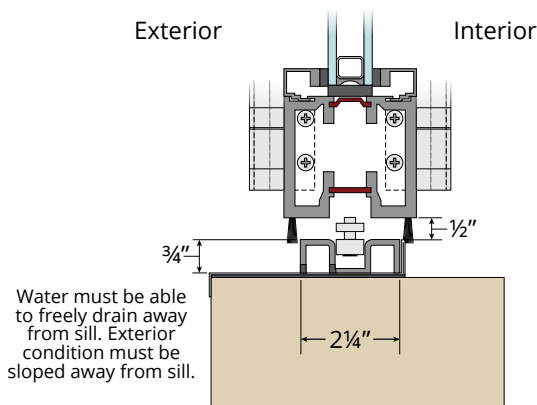

## TOP LOAD ONLY – INFOLD

**Surface Mount ADA Sill**  
Limited/no water performance

**ADA Recessed Flush Hat Sill**  
Limited/no water performance

**Recessed Flush Hat Sill**  
Limited/no water performance

**Surface Mount Sill**  
Limited/no water performance

**Thermal Surface Mount ADA Sill**  
Limited/no water performance