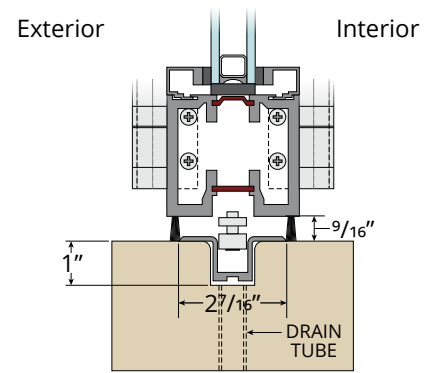

# SI3000 G3 Folding Glass Wall – Water Performance

## TOP LOAD ONLY – INFOLD

**Surface Mount ADA Sill**  
Limited/no water performance

**ADA Recessed Flush Hat Sill**  
Limited/no water performance

**Recessed Flush Hat Sill**  
Limited/no water performance

**Surface Mount Sill**  
Limited/no water performance

**Thermal Surface Mount ADA Sill**  
Limited/no water performance