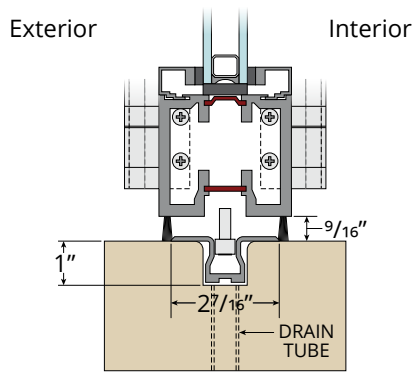

# SI3000 G3 Folding Glass Wall – Water Performance

## TOP LOAD ONLY – INFOLD

**Surface Mount ADA Sill**  
Limited/no water performance

**ADA Recessed Flush Hat Sill**  
Limited/no water performance

**Recessed Flush Hat Sill**  
Limited/no water performance