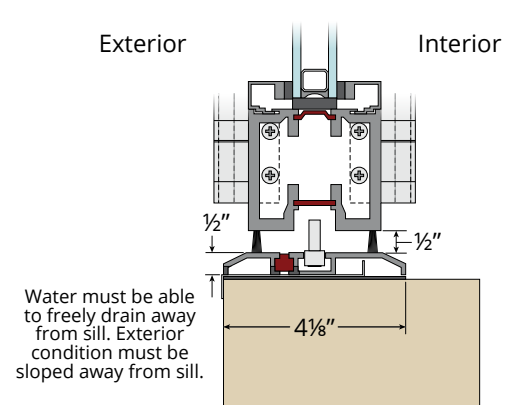

Thermal Surface Mount ADA Sill
Limited/no water performance